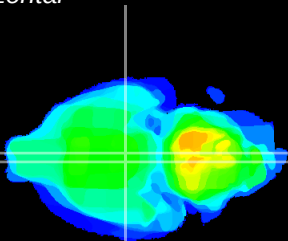

Coronal

Sagittal-R

Sagittal-L

ViBrism: CX24592
Horizontal

VMH