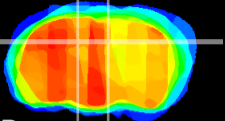

Coronal

Sagittal-R

Sagittal-L

ViBrism: CX24593
Horizontal

DG