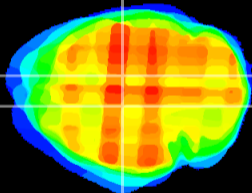

Coronal

Sagittal-R

Sagittal-L

ViBrism: CX24593
Horizontal

DG