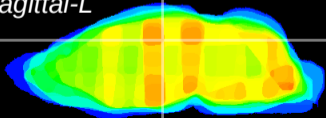

Coronal

Sagittal-R

Sagittal-L

ViBrism: CX24593
Horizontal

DG