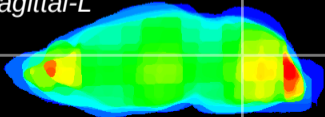

Coronal

Sagittal-R

Sagittal-L

ViBrism: CX24599
Horizontal

Cb nucleus