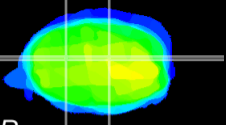

Coronal

Sagittal-R

Sagittal-L

ViBrism: CX24599
Horizontal

Cb nucleus