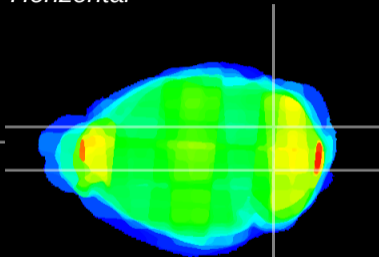

Coronal

Sagittal-R

Sagittal-L

ViBrism: CX24599
Horizontal

Cb nucleus