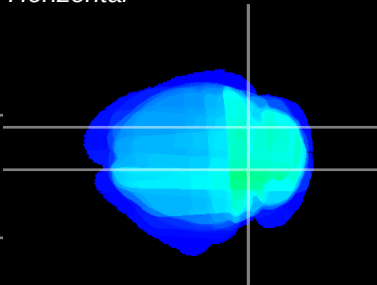

Coronal

Sagittal-R

Sagittal-L

ViBrism: CX24603
Horizontal

IC