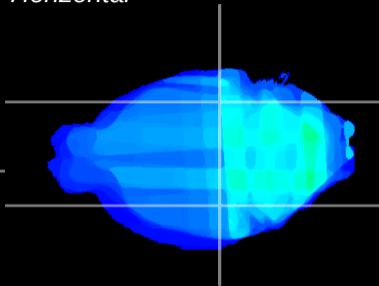

Coronal

Sagittal-R

Sagittal-L

ViBrism: CX24603
Horizontal

ventral S