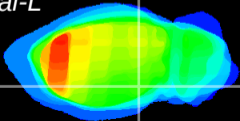

Coronal

Sagittal-R

Sagittal-L

ViBrism: CX24607
Horizontal