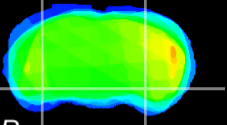

Coronal

Sagittal-R

Sagittal-L

ViBrism: CX24607
Horizontal