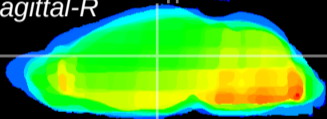

Coronal

Sagittal-R

Sagittal-L

ViBrism: CX24625
Horizontal

Hb