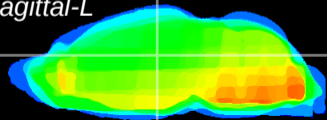

Coronal

Sagittal-R

Sagittal-L

ViBrism: CX24625
Horizontal

Hb