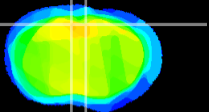

Coronal

Sagittal-R

Sagittal-L

ViBrism: CX24626
Horizontal

Cx motor