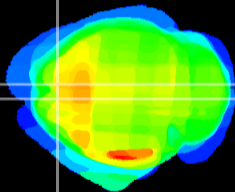

Coronal

Sagittal-R

Sagittal-L

ViBrism: CX24626
Horizontal

Cx motor