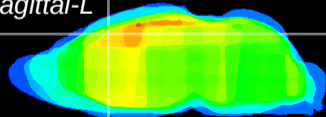

Coronal

Sagittal-R

Sagittal-L

ViBrism: CX24626
Horizontal

Cx motor