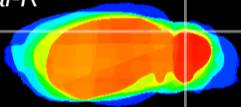

Coronal

Sagittal-R

Sagittal-L

ViBrism: CX24648
Horizontal

Cb lobe