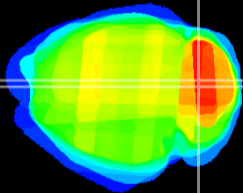

Coronal

Sagittal-R

Sagittal-L

ViBrism: CX24649  
Horizontal

Cb vermis