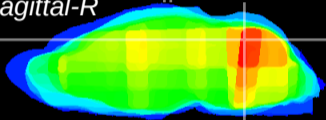

Coronal

Sagittal-R

Sagittal-L

ViBrism: CX24649  
Horizontal

Cb vermis