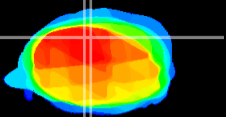

Coronal

Sagittal-R

Sagittal-L

ViBrism: CX24649  
Horizontal

Cb vermis