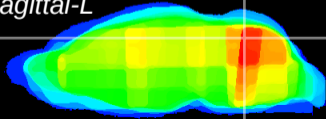

Coronal

Sagittal-R

Sagittal-L

ViBrism: CX24649  
Horizontal

Cb vermis