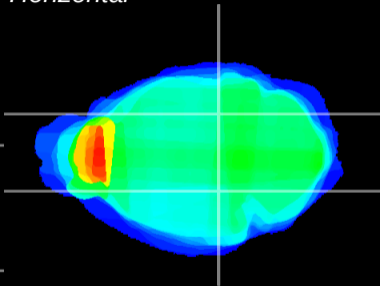

Coronal

Sagittal-R

Sagittal-L

ViBrism: CX24657
Horizontal

MG