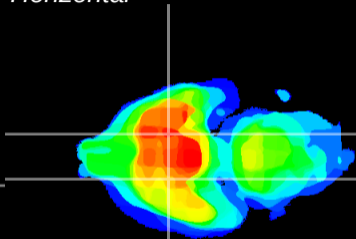

*Coronal*

*Sagittal-R*

*Sagittal-L*

ViBriSm: CX24663  
*Horizontal*

S0