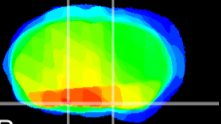

*Coronal*

*Sagittal-R*

*Sagittal-L*

ViBriSm: CX24663  
*Horizontal*

S0