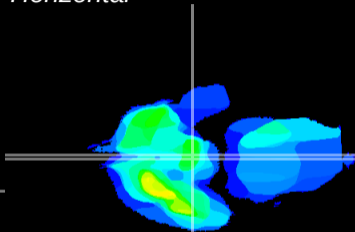

Coronal

Sagittal-R

Sagittal-L

ViBrism: CX24664
Horizontal

ME