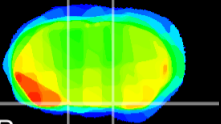

Coronal

Sagittal-R

Sagittal-L

ViBrism: CX24664
Horizontal

S0