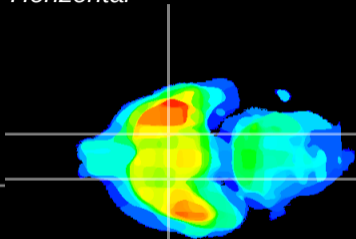

Coronal

Sagittal-R

Sagittal-L

ViBrism: CX24664
Horizontal

S0