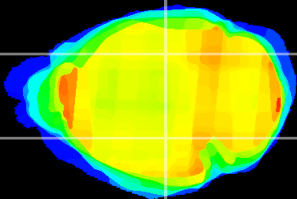

*Coronal*

*Sagittal-R*

*Sagittal-L*

ViBrism: CX24665  
*Horizontal*

LG