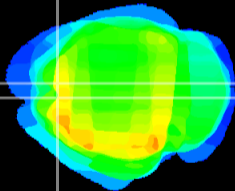

Coronal

Sagittal-R

Sagittal-L

ViBrism: CX24666
Horizontal

Cx motor