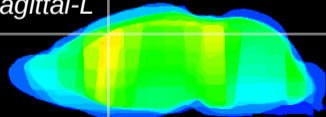

Coronal

Sagittal-R

Sagittal-L

ViBrism: CX24666
Horizontal

Cx motor