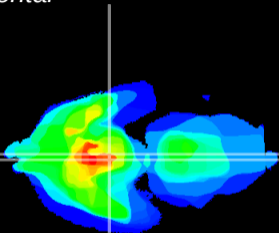

Coronal

Sagittal-R

Sagittal-L

ViBrism: CX24671
Horizontal

Arc