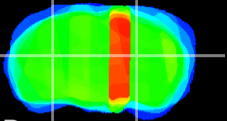

Coronal

Sagittal-R

Sagittal-L

ViBrism: CX24681
Horizontal

LG