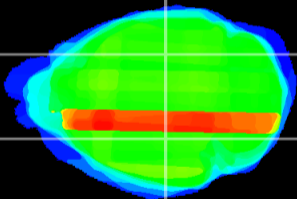

Coronal

Sagittal-R

Sagittal-L

ViBrism: CX24681
Horizontal

LG