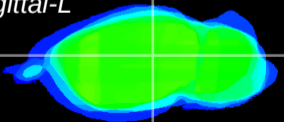

Coronal

Sagittal-R

Sagittal-L

ViBrism: CX24681
Horizontal

LG