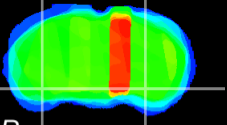

Coronal

Sagittal-R

Sagittal-L

ViBrism: CX24681
Horizontal

ventral S