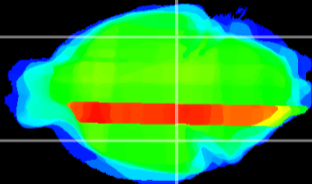

Coronal

Sagittal-R

Sagittal-L

ViBrism: CX24681
Horizontal

ventral S