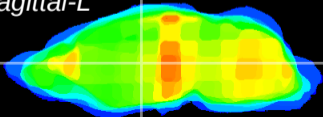

Coronal

Sagittal-R

Sagittal-L

ViBris: CX24684
Horizontal

VA/VL