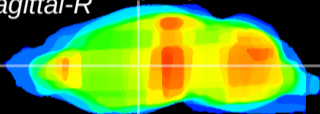

Coronal

Sagittal-R

Sagittal-L

ViBris: CX24684
Horizontal

VA/VL