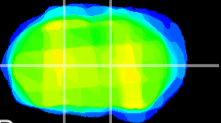

Coronal

Sagittal-R

Sagittal-L

ViBris: CX24684
Horizontal

VA/VL