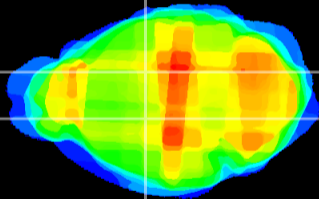

Coronal

Sagittal-R

Sagittal-L

ViBris: CX24684
Horizontal

VA/VL