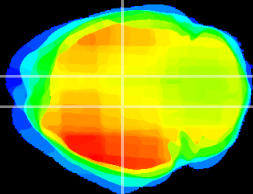

Coronal

Sagittal-R

Sagittal-L

ViBrism: CX24685
Horizontal

DG