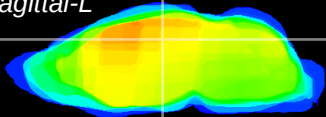

Coronal

Sagittal-R

Sagittal-L

ViBrism: CX24685
Horizontal

DG