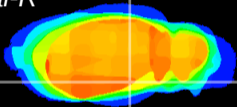

Coronal

Sagittal-R

Sagittal-L

ViBrism: CX24690
Horizontal

ventral S