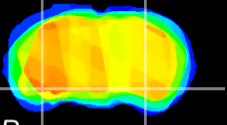

Coronal

Sagittal-R

Sagittal-L

ViBrism: CX24690
Horizontal

ventral S