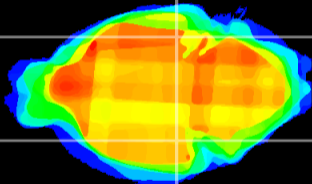

Coronal

Sagittal-R

Sagittal-L

ViBrism: CX24690
Horizontal

ventral S