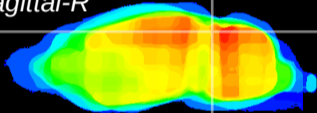

Coronal

Sagittal-R

Sagittal-L

ViBrism: CX24696
Horizontal

IC