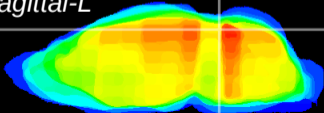

Coronal

Sagittal-R

Sagittal-L

ViBrism: CX24696
Horizontal

IC