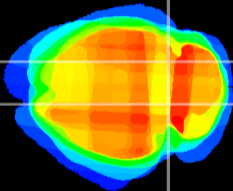

Coronal

Sagittal-R

Sagittal-L

ViBrism: CX24696
Horizontal

IC