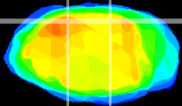

Coronal

Sagittal-R

Sagittal-L

ViBrism: CX24696
Horizontal

IC