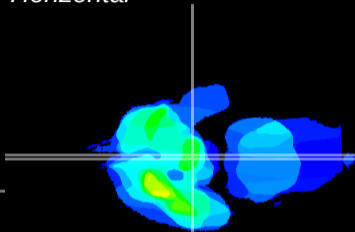

*Coronal*

*Sagittal-R*

*Sagittal-L*

ViBrism: CX24696  
*Horizontal*

ME