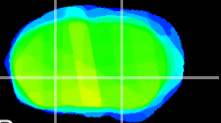

*Coronal*

*Sagittal-R*

*Sagittal-L*

ViBrism: CX24697  
*Horizontal*

GP