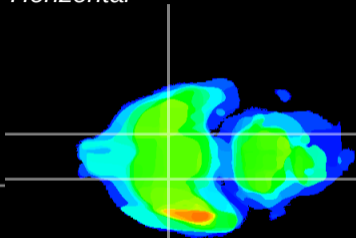

Coronal

Sagittal-R

Sagittal-L

ViBriSM: CX24705
Horizontal

S0