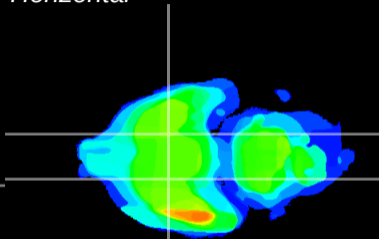

*Coronal*

*Sagittal-R*

*Sagittal-L*

ViBrism: CX24705  
*Horizontal*

S0