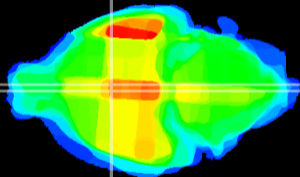

Coronal

Sagittal-R

Sagittal-L

ViBrism: CX24708
Horizontal

SPa dorsal