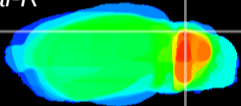

Coronal

Sagittal-R

Sagittal-L

ViBrism: CX24711
Horizontal

Cb lobe