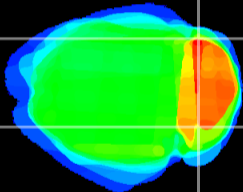

Coronal

Sagittal-R

Sagittal-L

ViBrism: CX24711
Horizontal

Cb lobe