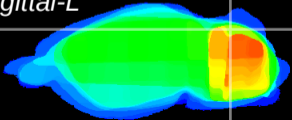

Coronal

Sagittal-R

Sagittal-L

ViBrism: CX24711
Horizontal

Cb lobe