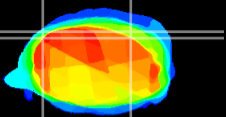

Coronal

Sagittal-R

Sagittal-L

ViBrism: CX24711
Horizontal

Cb lobe