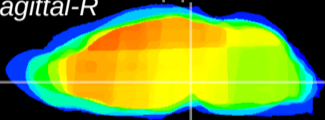

Coronal

Sagittal-R

Sagittal-L

ViBrism: CX24720
Horizontal

VTA