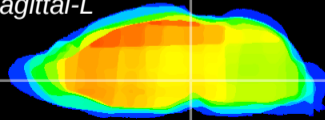

Coronal

Sagittal-R

Sagittal-L

ViBrism: CX24720
Horizontal

VTA