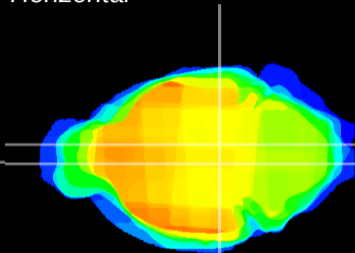

Coronal

Sagittal-R

Sagittal-L

ViBrism: CX24720
Horizontal

VTA