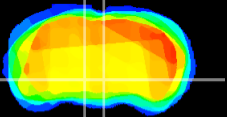

Coronal

Sagittal-R

Sagittal-L

ViBrism: CX24720
Horizontal

VTA