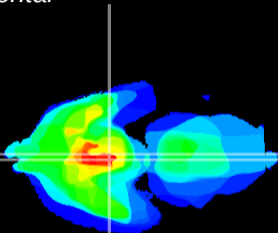

Coronal

Sagittal-R

Sagittal-L

ViBrism: CX24734
Horizontal

Arc