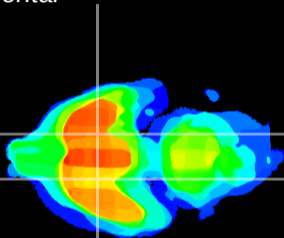

Coronal

Sagittal-R

Sagittal-L

ViBrism: CX24742
Horizontal

S0