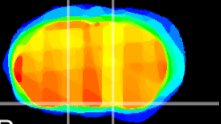

Coronal

Sagittal-R

Sagittal-L

ViBrism: CX24742
Horizontal

S0