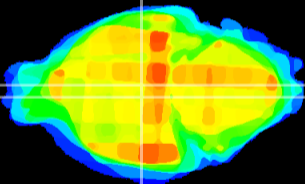

Coronal

Sagittal-R

Sagittal-L

ViBrism: CX24744
Horizontal

DM