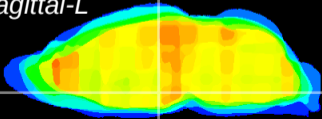

Coronal

Sagittal-R

Sagittal-L

ViBrism: CX24744
Horizontal

DM