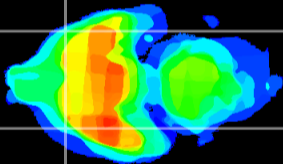

Coronal

Sagittal-R

Sagittal-L

ViBrism: CX24749
Horizontal

Pir