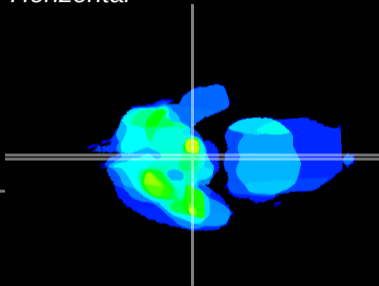

Coronal

Sagittal-R

Sagittal-L

ViBrism: CX24751
Horizontal

ME