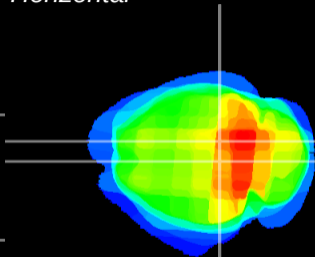

Coronal

Sagittal-R

Sagittal-L

ViBrism: CX24768
Horizontal

SC