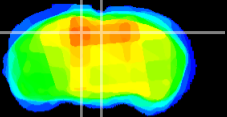

Coronal

Sagittal-R

Sagittal-L

ViBrism: CX24768
Horizontal

SC