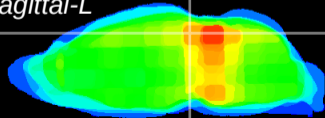

Coronal

Sagittal-R

Sagittal-L

ViBrism: CX24768
Horizontal

SC