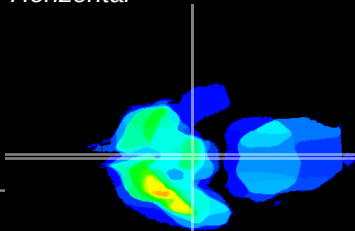

Coronal

Sagittal-R

Sagittal-L

ViBrism: CX24773
Horizontal

ME