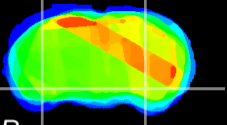

Coronal

Sagittal-R

Sagittal-L

ViBrism: CX24773
Horizontal

ventral S