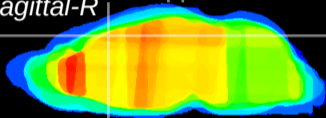

Coronal

Sagittal-R

Sagittal-L

ViBris: CX24788  
Horizontal

Cx motor