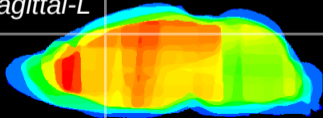

Coronal

Sagittal-R

Sagittal-L

ViBris: CX24788  
Horizontal

Cx motor