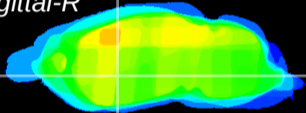

Coronal

Sagittal-R

Sagittal-L

ViBrism: CX24791
Horizontal

GP