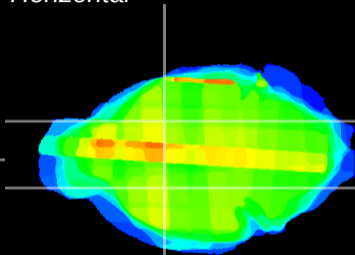

Coronal

Sagittal-R

Sagittal-L

ViBrism: CX24791
Horizontal

GP