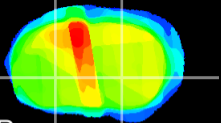

Coronal

Sagittal-R

Sagittal-L

ViBrism: CX24791
Horizontal

GP