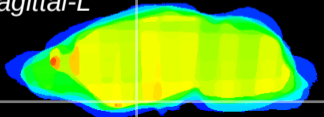

Coronal

Sagittal-R

Sagittal-L

ViBrism: CX24799
Horizontal

S0