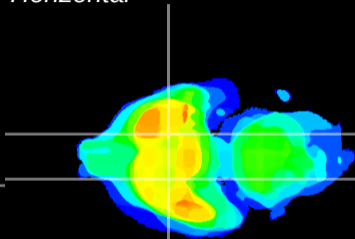

Coronal

Sagittal-R

Sagittal-L

ViBrism: CX24799
Horizontal

S0