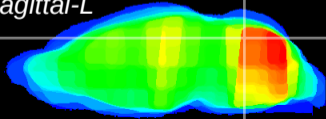

Coronal

Sagittal-R

Sagittal-L

ViBrism: CX24802
Horizontal

Cb vermis