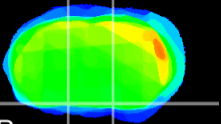

Coronal

Sagittal-R

Sagittal-L

ViBrism: CX24811
Horizontal

S0