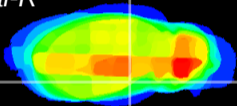

Coronal

Sagittal-R

Sagittal-L

ViBrism: CX24820
Horizontal

ventral S