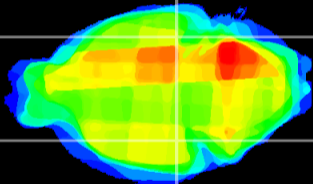

Coronal

Sagittal-R

Sagittal-L

ViBrism: CX24820
Horizontal

ventral S