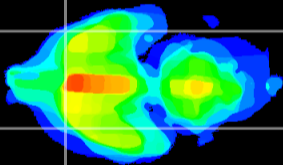

Coronal

Sagittal-R

Sagittal-L

ViBrism: CX24831
Horizontal

Pir