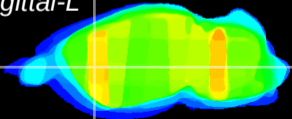

Coronal

Sagittal-R

Sagittal-L

ViBriSM: CX24834  
Horizontal

CPU lateral