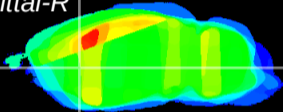

Coronal

Sagittal-R

Sagittal-L

ViBriSM: CX24834  
Horizontal

CPU lateral