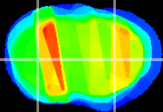

Coronal

Sagittal-R

Sagittal-L

ViBriSM: CX24834  
Horizontal

CPU lateral