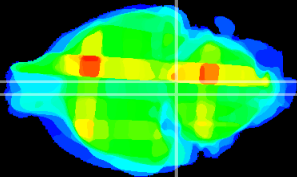

Coronal

Sagittal-R

Sagittal-L

ViBrism: CX24834
Horizontal

Pn