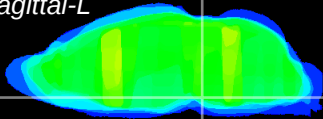

Coronal

Sagittal-R

Sagittal-L

ViBrism: CX24834
Horizontal

Pn