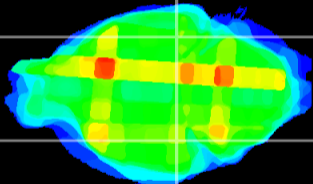

Coronal

Sagittal-R

Sagittal-L

ViBrisM: CX24834
Horizontal

ventral S