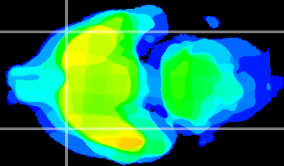

Coronal

Sagittal-R

Sagittal-L

ViBrism: CX24836
Horizontal

Pir