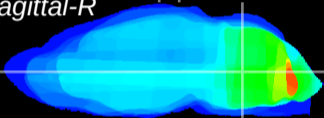

Coronal

Sagittal-R

Sagittal-L

ViBrism: CX24838
Horizontal

MVe