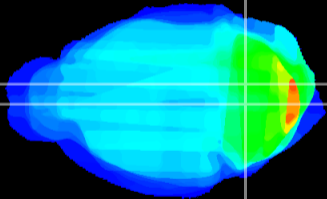

Coronal

Sagittal-R

Sagittal-L

ViBrism: CX24838
Horizontal

MVe