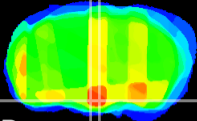

Coronal

Sagittal-R

Sagittal-L

ViBrism: CX24840
Horizontal

VMH