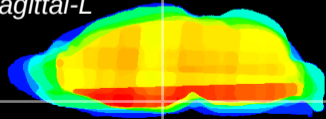

Coronal

Sagittal-R

Sagittal-L

ViBrism: CX24840
Horizontal

VMH