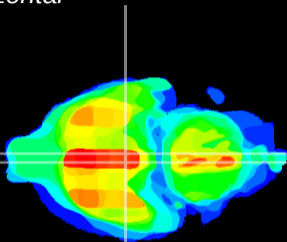

Coronal

Sagittal-R

Sagittal-L

ViBrism: CX24840
Horizontal

VMH